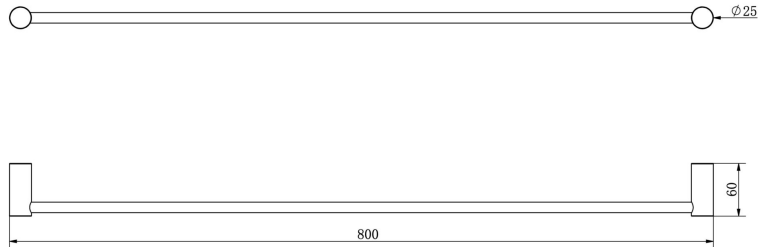

Dotti 800mm Single Towel Rail

Product Specifications

Code: DOT-45-MB
Finish: Matte Black
Barcode: 9339897032858
Primary Material: 304 Stainless Steel
Technical Features: Solid Brass Fixing Mount

DOT-45-AB
Aged Bronze
PVD