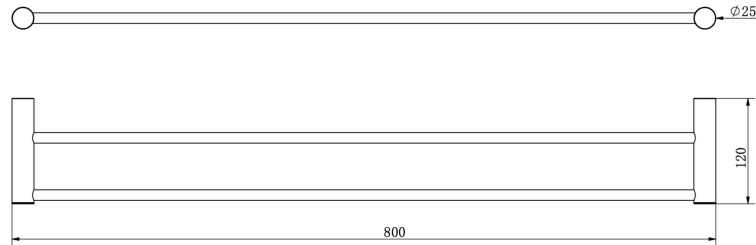

# Dotti 800mm Double Towel Rail

## Product Specifications

**Code:** DOT-46-AB  
**Finish:** Aged Bronze  
**Barcode:** 9339897032865  
**Primary Material:** 304 Stainless Steel  
**Technical Features:** Solid Brass Fixing Mount

**DOT-46-CH**  
*Chrome*  
Electroplate