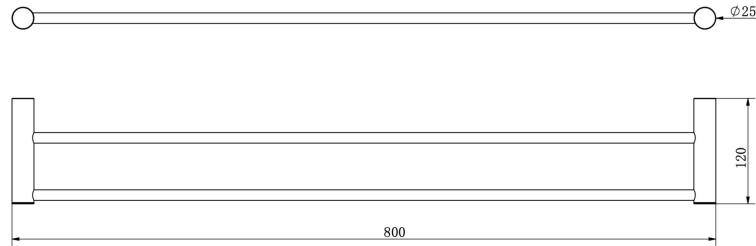

# Dotti 800mm Double Towel Rail

## Product Specifications

**Code:** DOT-46-BB  
**Finish:** Brushed Brass  
**Barcode:** 9339897032872  
**Primary Material:** 304 Stainless Steel  
**Technical Features:** Solid Brass Fixing Mount

**DOT-46-CH**  
*Chrome*  
Electroplate