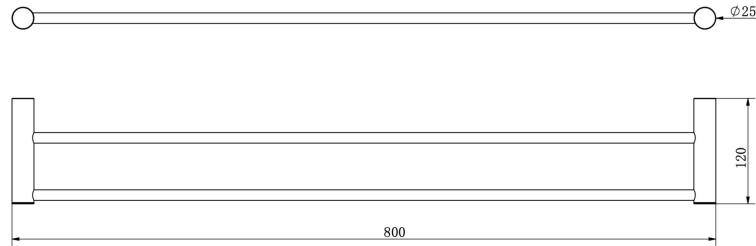

# Dotti 800mm Double Towel Rail

## Product Specifications

**Code:** DOT-46-CH  
**Finish:** Chrome  
**Barcode:** 9339897032896  
**Primary Material:** 304 Stainless Steel  
**Technical Features:** Solid Brass Fixing Mount

**DOT-46-CH**  
Chrome  
Electroplate