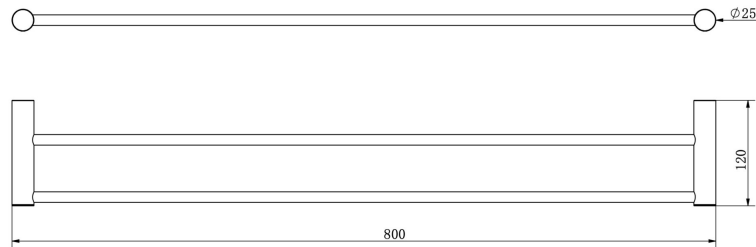

Dotti 800mm Double Towel Rail

Product Specifications

Code: DOT-46-GM
Finish: Gunmetal
Barcode: 9339897032902
Primary Material: 304 Stainless Steel
Technical Features: Solid Brass Fixing Mount

DOT-46-CH
Chrome
Electroplate