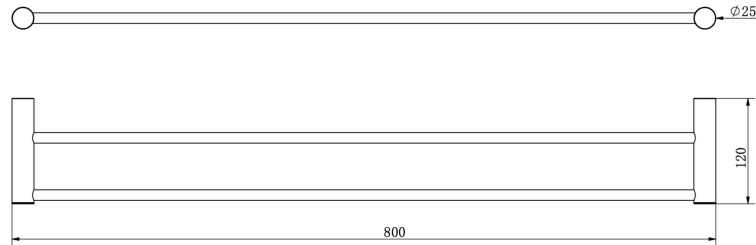

# Dotti 800mm Double Towel Rail

## Product Specifications

**Code:** DOT-46-MB  
**Finish:** Matte Black  
**Barcode:** 9339897032919  
**Primary Material:** 304 Stainless Steel  
**Technical Features:** Solid Brass Fixing Mount

**DOT-46-CH**  
*Chrome*  
Electroplate