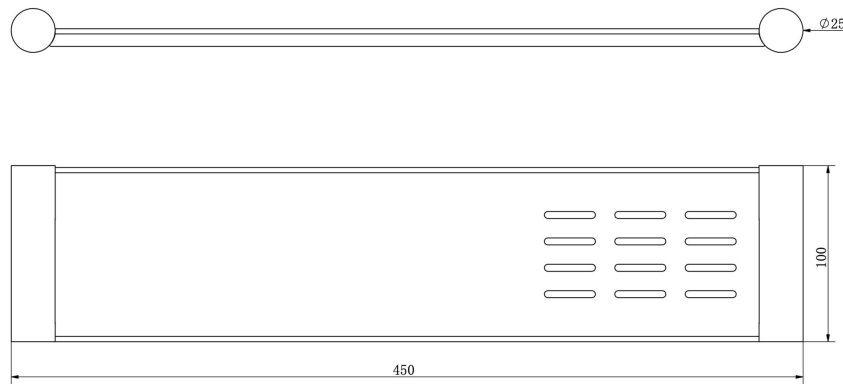

Dotti Metal Shelf with Soap Dish

Product Specifications

Code: DOT-47-BB
Finish: Brushed Brass
Barcode: 9339897032933
Primary Material: 304 Stainless Steel
Technical Features: Solid Brass Fixing Mount

DOT-47-MB
Matte Black
Electroplate