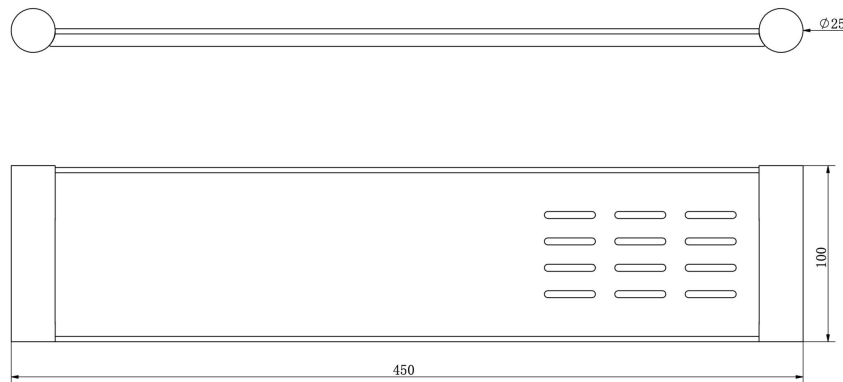

Dotti Metal Shelf with Soap Dish

Product Specifications

Code: DOT-47-BN
Finish: Brushed Nickel
Barcode: 9339897032940
Primary Material: 304 Stainless Steel
Technical Features: Solid Brass Fixing Mount

DOT-47-MB
Matte Black
Electroplate