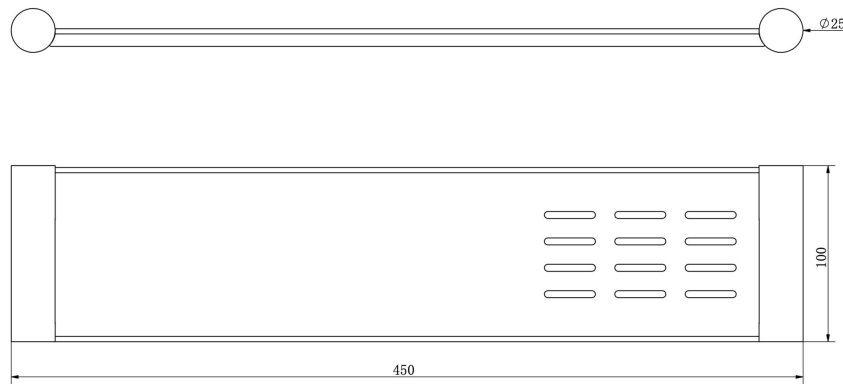

Dotti Metal Shelf with Soap Dish

Product Specifications

Code: DOT-47-CH
Finish: Chrome
Barcode: 9339897032957
Primary Material: 304 Stainless Steel
Technical Features: Solid Brass Fixing Mount

DOT-47-MB
Matte Black
Electroplate