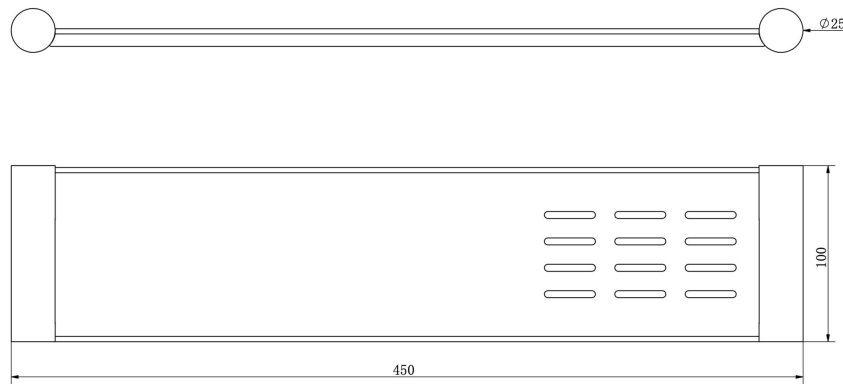

# Dotti Metal Shelf with Soap Dish

## Product Specifications

**Code:** DOT-47-GM  
**Finish:** Gunmetal  
**Barcode:** 9339897032964  
**Primary Material:** 304 Stainless Steel  
**Technical Features:** Solid Brass Fixing Mount

**DOT-47-MB**  
*Matte Black*  
Electroplate