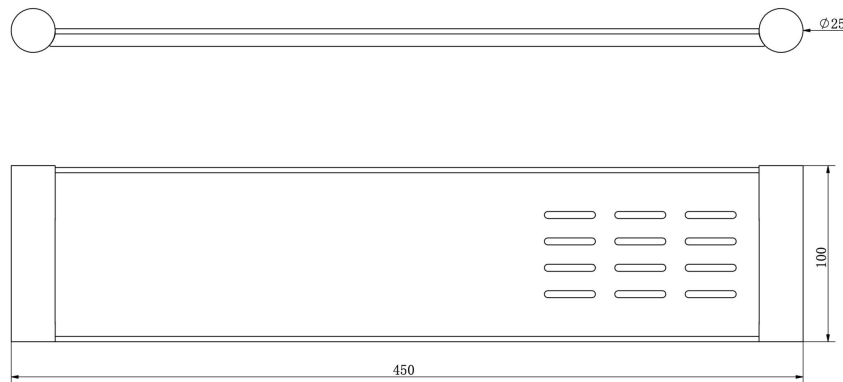

# Dotti Metal Shelf with Soap Dish

## Product Specifications

**Code:** DOT-47-MB  
**Finish:** Matte Black  
**Barcode:** 9339897032971  
**Primary Material:** 304 Stainless Steel  
**Technical Features:** Solid Brass Fixing Mount

**DOT-47-MB**  
*Matte Black*  
Electroplate