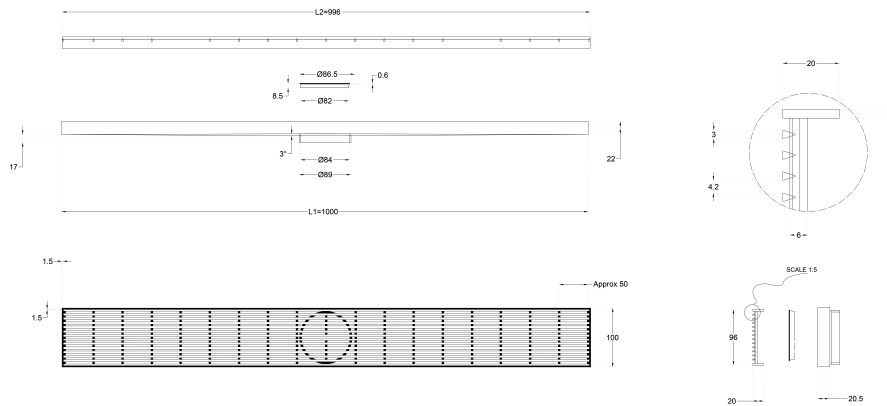

Ezyflow 1000mm Heelguard Linear Waste DN89

Product Specifications

Code: EZY-100-HG-BB

Finish: Brushed Brass

Barcode: 9339897023078

Primary Material: 316 Stainless Steel

Technical Features: Included: Outlet Screen
80mm Outlet Size