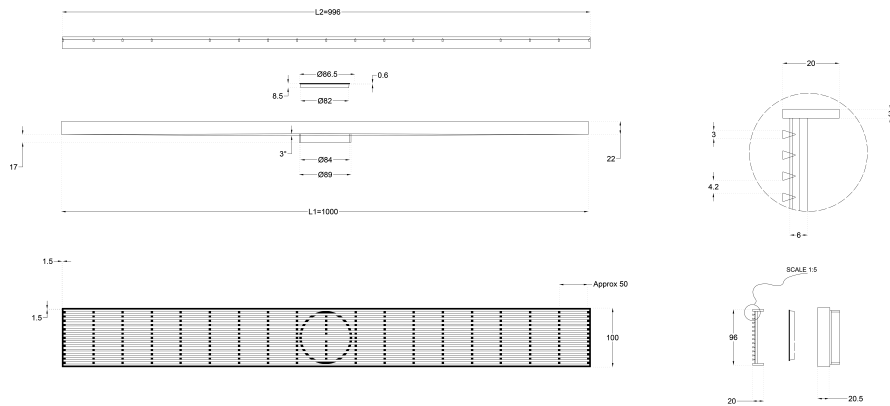

# Ezyflow 1000mm Heelguard Linear Waste DN89

## Product Specifications

Code: EZY-100-HG-BR

Finish: Brushed Nickel

Barcode: 9339897007979

Primary Material: 316 Stainless Steel

Technical Features: Included: Outlet Screen  
80mm Outlet Size

**EZY-100-HG-BB**  
Brushed Brass  
PVD