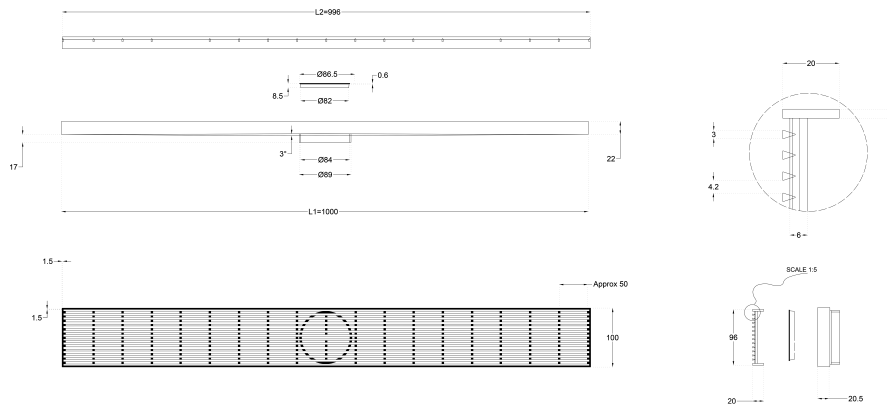

## Product Specifications

Code: EZY-100-HG-GM

Finish: Gunmetal

Barcode: 9339897023085

Primary Material: 316 Stainless Steel

Technical Features: Included: Outlet Screen  
80mm Outlet Size

**EZY-100-HG-BB**  
Brushed Brass  
PVD