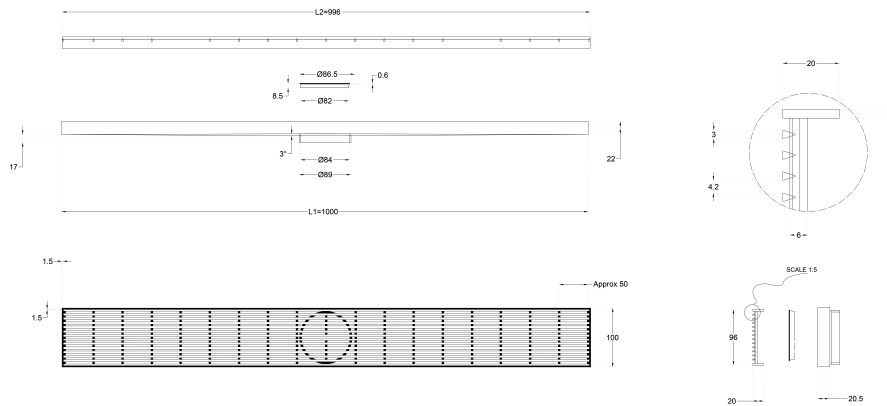

Ezyflow 1000mm Heelguard Linear Waste DN89

Product Specifications

Code: EZY-100-HG-MB

Finish: Matte Black

Barcode: 9339897023092

Primary Material: 316 Stainless Steel

Technical Features: Included: Outlet Screen
80mm Outlet Size