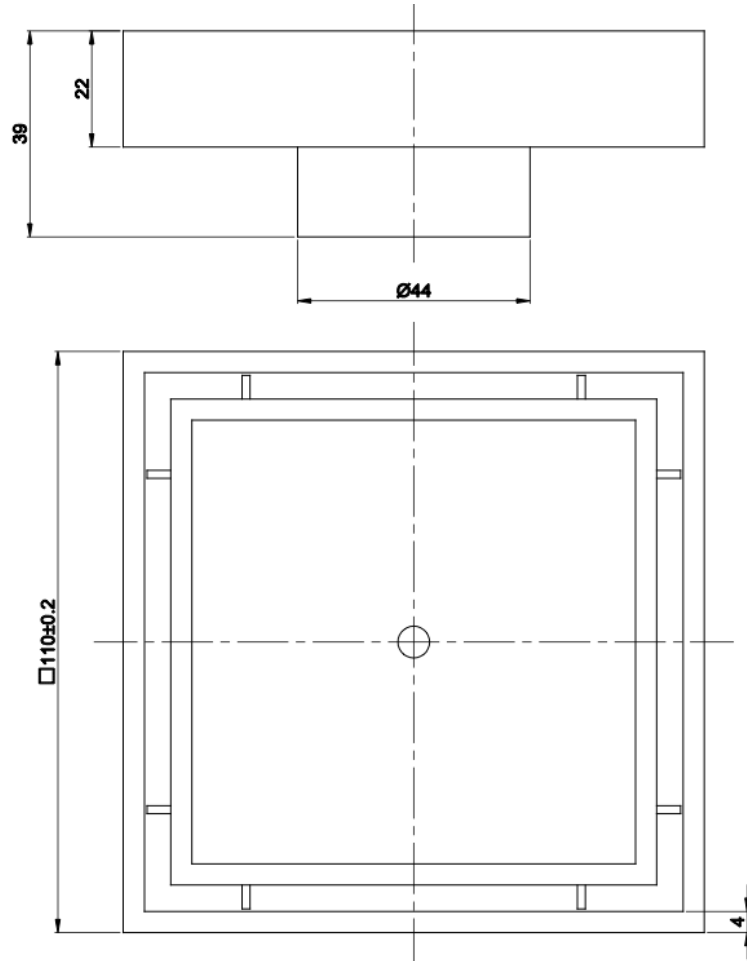

Ezyflow 110mm Tile Insert Square Waste DN44

Product Specifications

Code: EZY-11-TS-50-BB

Finish: Brushed Brass

Barcode: 9339897023214

Primary Material: 316 Stainless Steel

Technical Features: Included: Outlet Screen
50mm Outlet Size