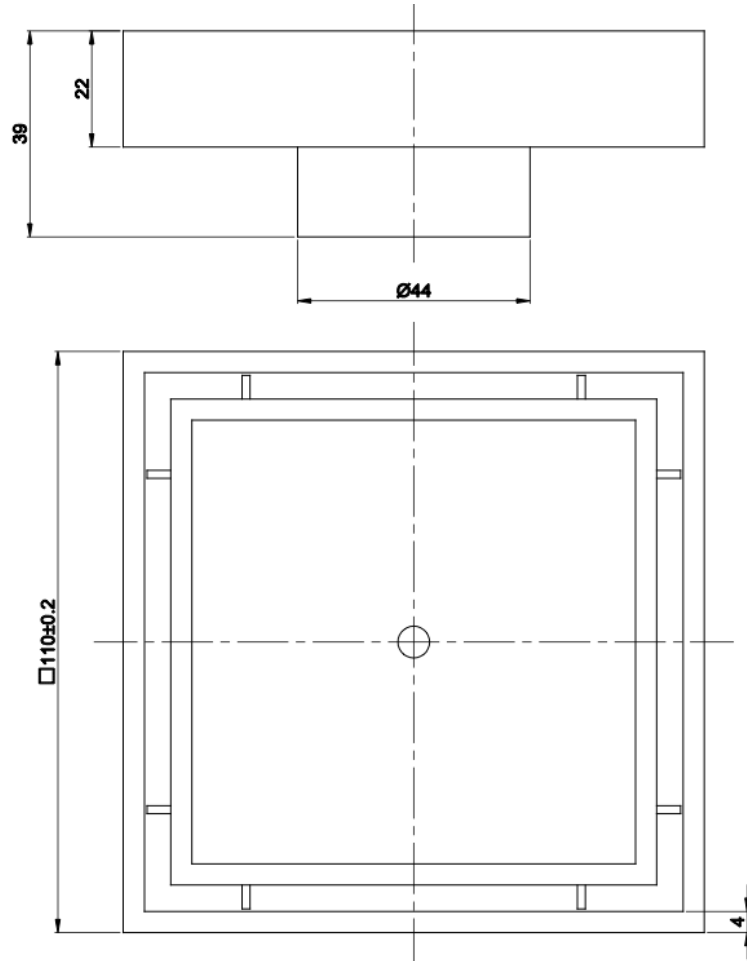

Ezyflow 110mm Tile Insert Square Waste DN44

Product Specifications

Code: EZY-11-TS-50-GM

Finish: Gunmetal

Barcode: 9339897023238

Primary Material: 316 Stainless Steel

Technical Features: Included: Outlet Screen
50mm Outlet Size