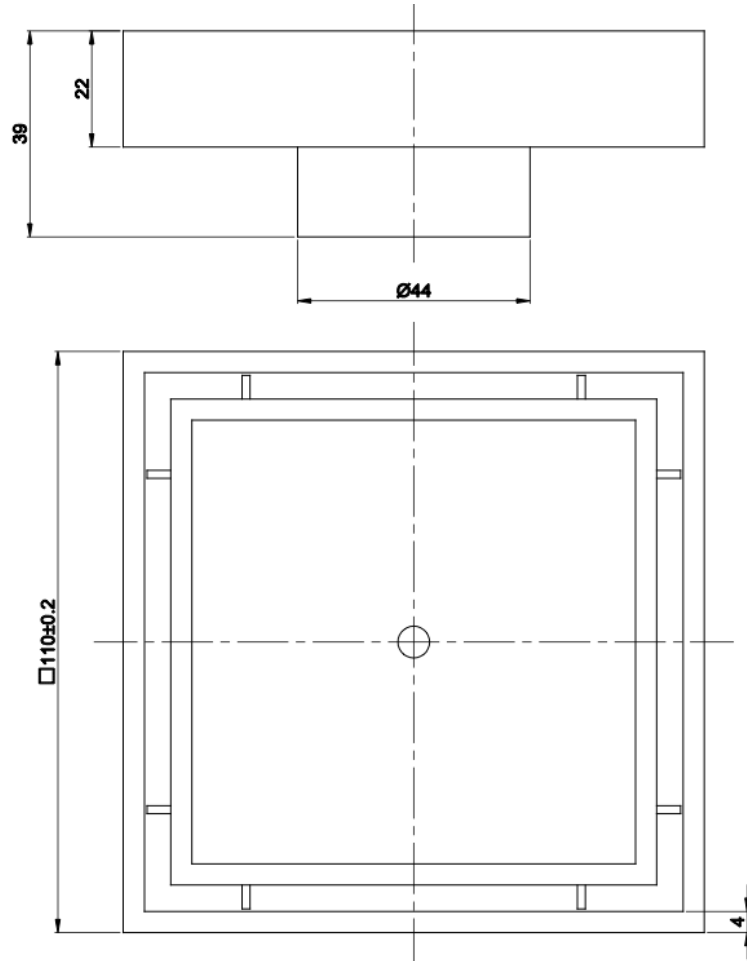

Ezyflow 110mm Tile Insert Square Waste DN44

Product Specifications

Code: EZY-11-TS-50-MB

Finish: Matte Black

Barcode: 9339897023245

Primary Material: 316 Stainless Steel

Technical Features: Included: Outlet Screen
50mm Outlet Size