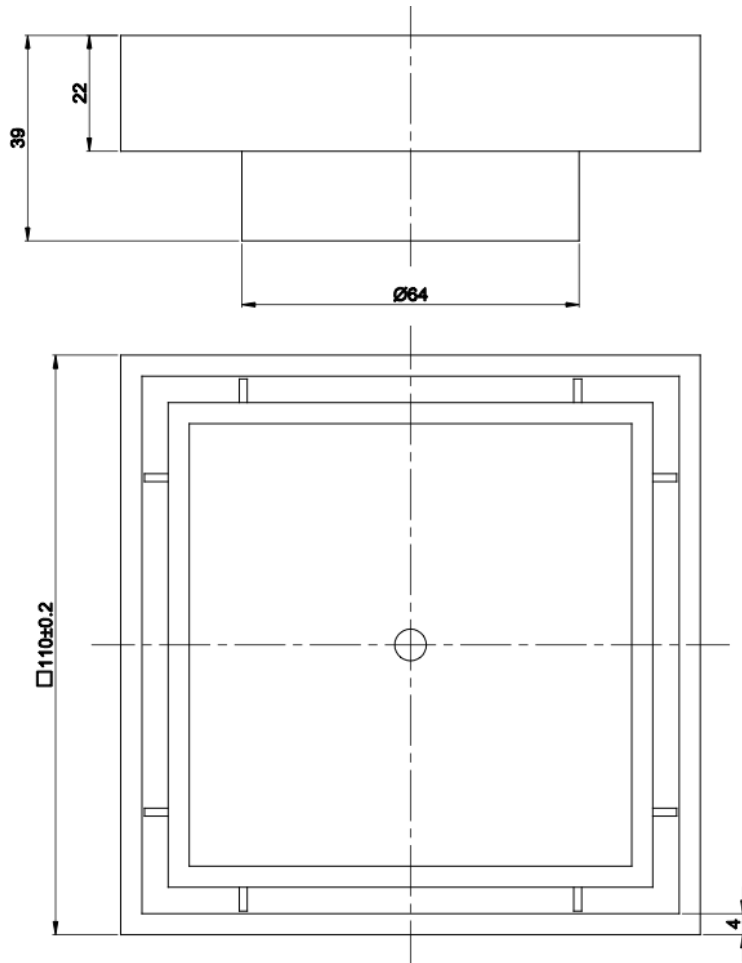

Ezyflow 110mm Tile Insert Square Waste DN64

Product Specifications

Code: EZY-11-TS-70-BB

Finish: Brushed Brass

Barcode: 9339897027519

Primary Material: 316 Stainless Steel

Technical Features: Included: Outlet Screen
70mm Outlet Size