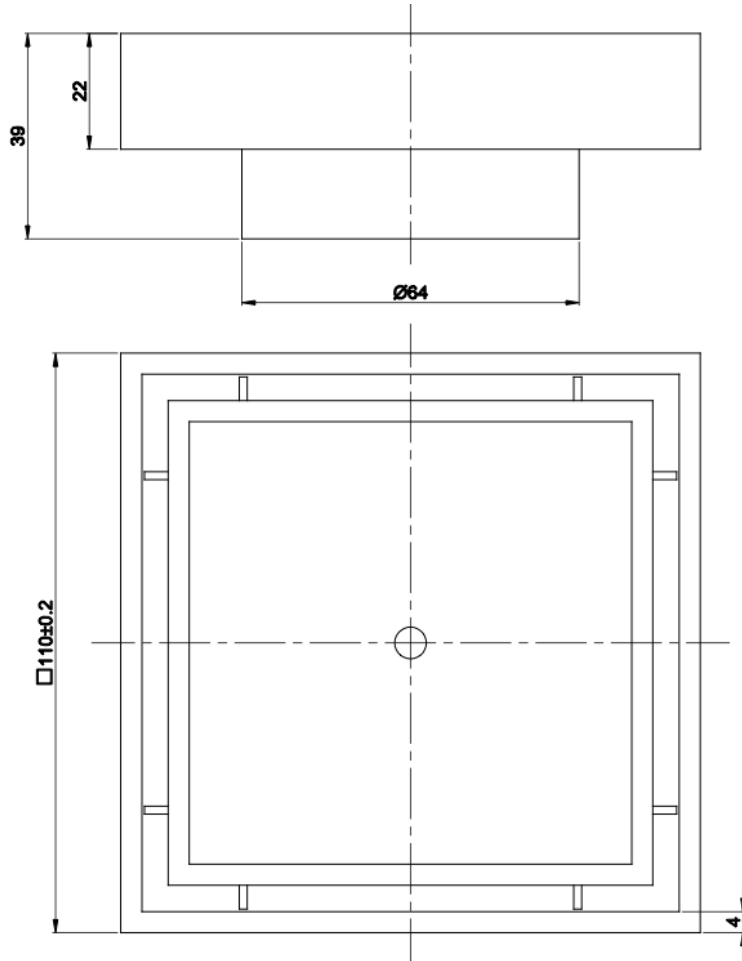

# Ezyflow 110mm Tile Insert Square Waste DN64

## Product Specifications

Code: EZY-11-TS-70-BR

Finish: Brushed Nickel

Barcode: 9339897027526

Primary Material: 316 Stainless Steel

Technical Features: Included: Outlet Screen  
70mm Outlet Size

EZY-11-TS-70-BB  
Brushed Brass  
PVD