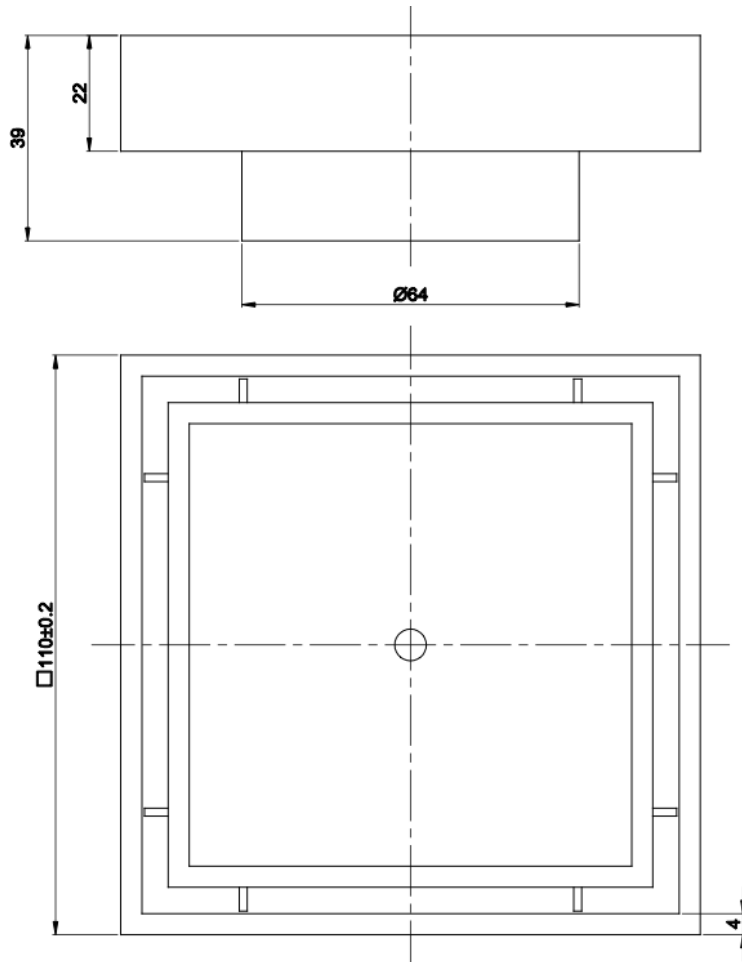

# Ezyflow 110mm Tile Insert Square Waste DN64

## Product Specifications

Code: EZY-11-TS-70-MB

Finish: Matte Black

Barcode: 9339897027540

Primary Material: 316 Stainless Steel

Technical Features: Included: Outlet Screen  
70mm Outlet Size

EZY-11-TS-70-BB  
Brushed Brass  
PVD