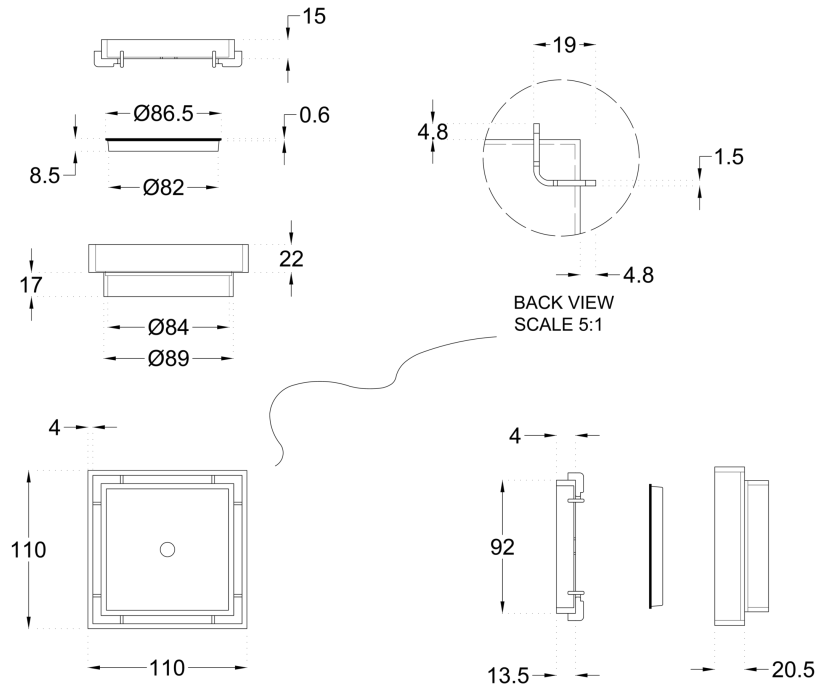

Ezyflow 110mm Tile Insert Square Waste DN89

Product Specifications

Code: EZY-11-TS-AB
 Finish: Aged Bronze
 Barcode: 9339897031370
 Primary Material: 316 Stainless Steel
 Technical Features: Included: Outlet Screen
 80mm Outlet Size