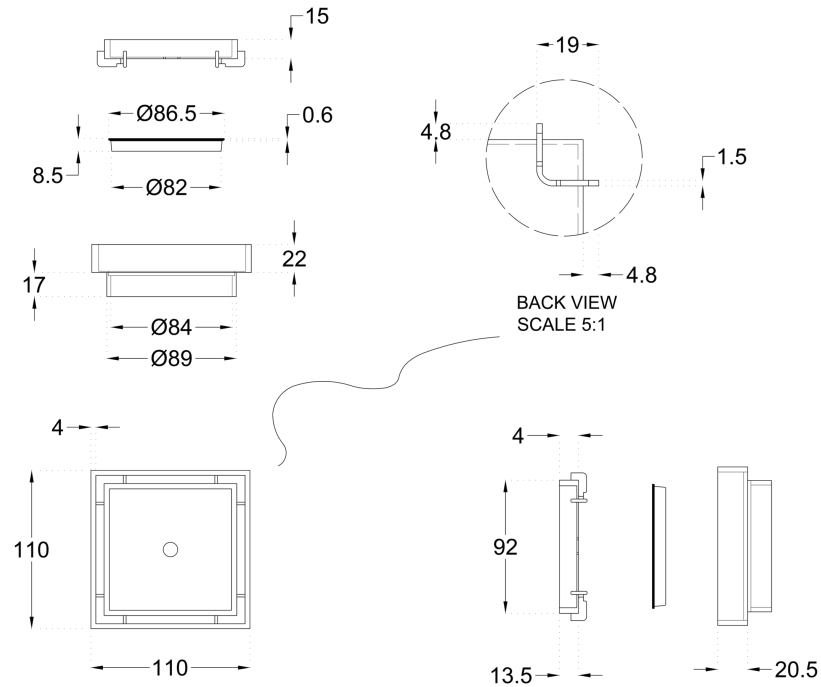

# Ezyflow 110mm Tile Insert Square Waste DN89

## Product Specifications

Code: EZY-11-TS-BR

Finish: Brushed Nickel

Barcode: 9339897007764

Primary Material: 316 Stainless Steel

Technical Features: Included: Outlet Screen  
80mm Outlet Size

EZY-11-TS-AB  
Aged Bronze  
PVD