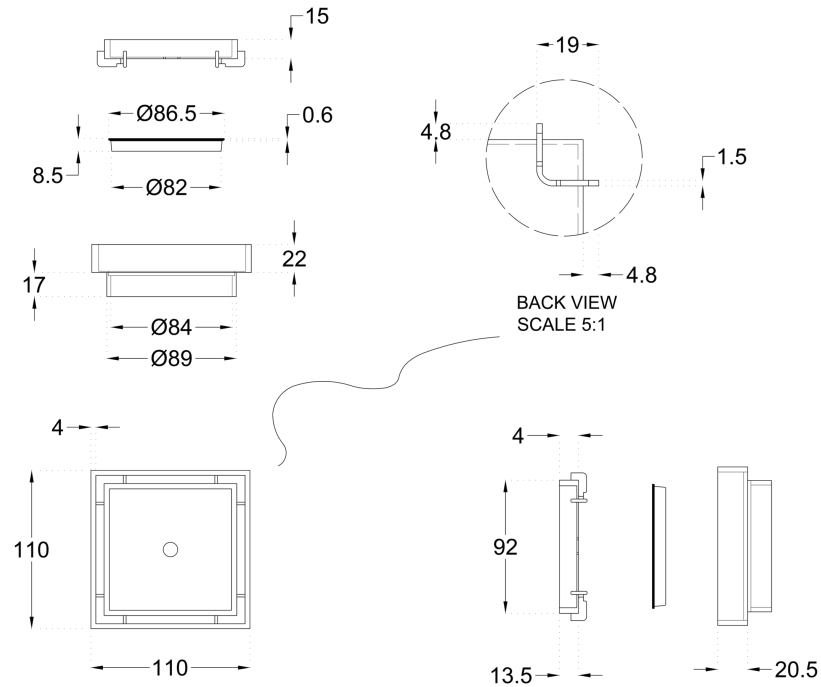

Ezyflow 110mm Tile Insert Square Waste DN89

Product Specifications

Code: EZY-11-TS-MB

Finish: Matte Black

Barcode: 9339897007771

Primary Material: 316 Stainless Steel

Technical Features: Included: Outlet Screen
80mm Outlet Size