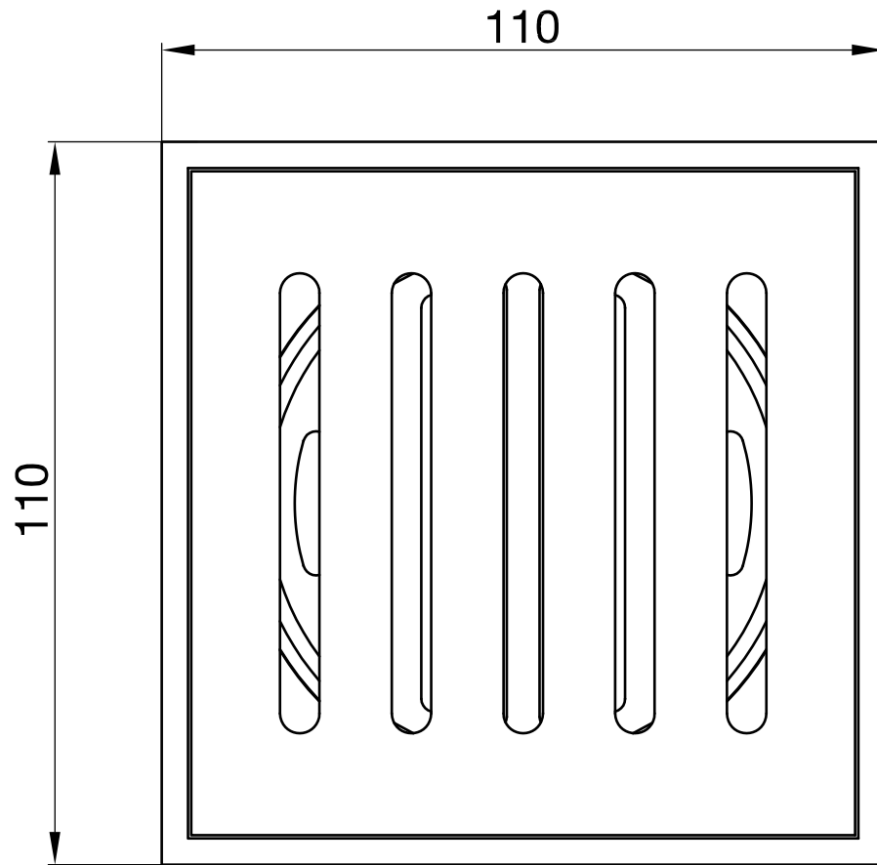

Ezyflow 110mm Vertical Pressed Square Waste DN89

Product Specifications

Code: EZY-11-VL-BB
Finish: Brushed Brass
Barcode: 9339897018425
Primary Material: 316 Stainless Steel
Technical Features: Included: Outlet Screen
80mm Outlet Size