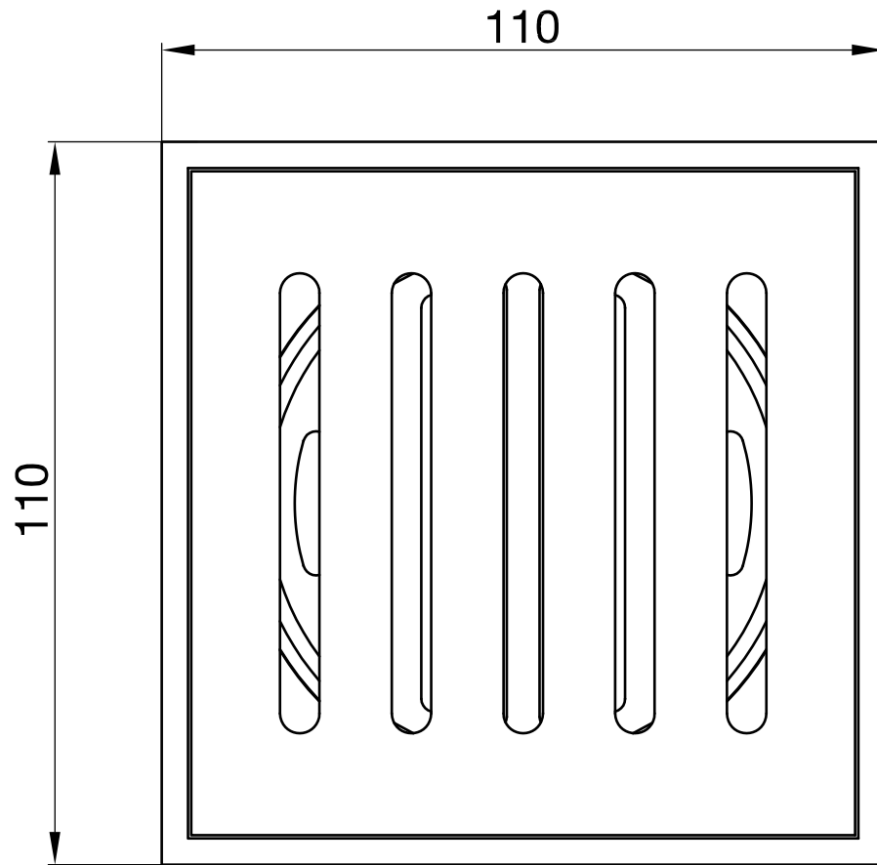

# Ezyflow 110mm Vertical Pressed Square Waste DN89

## Product Specifications

**Code:** EZY-11-VL-BR  
**Finish:** Brushed Nickel  
**Barcode:** 9339897018395  
**Primary Material:** 316 Stainless Steel  
**Technical Features:** Included: Outlet Screen  
80mm Outlet Size