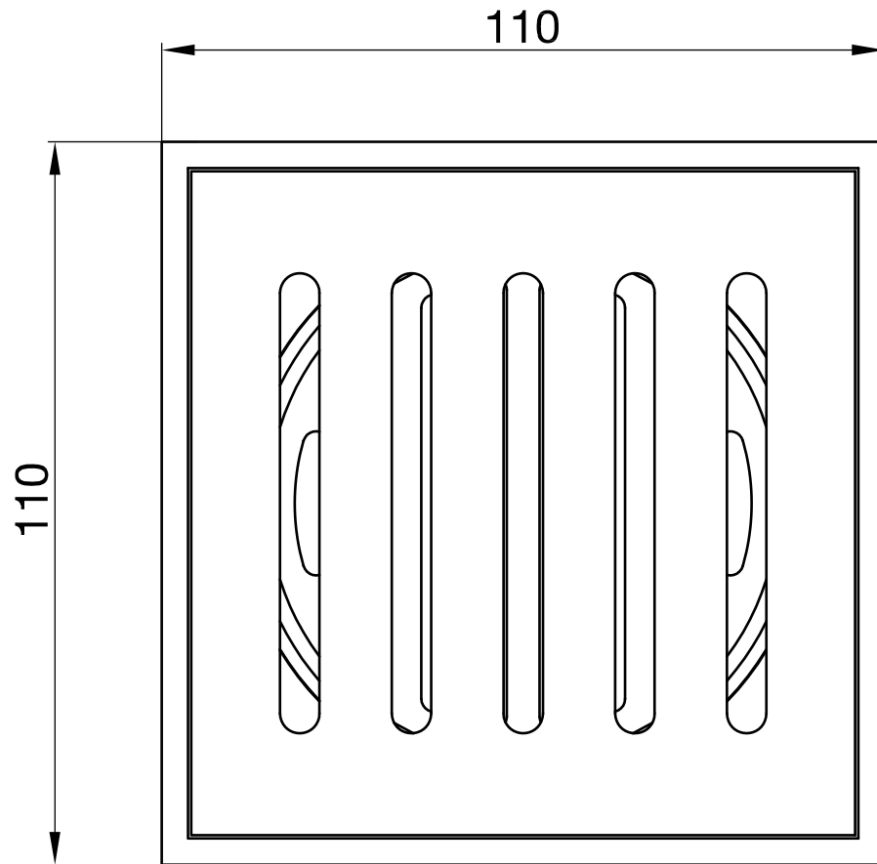

# Ezyflow 110mm Vertical Pressed Square Waste DN89

## Product Specifications

**Code:** EZY-11-VL-GM  
**Finish:** Gunmetal  
**Barcode:** 9339897018418  
**Primary Material:** 316 Stainless Steel  
**Technical Features:** Included: Outlet Screen  
80mm Outlet Size