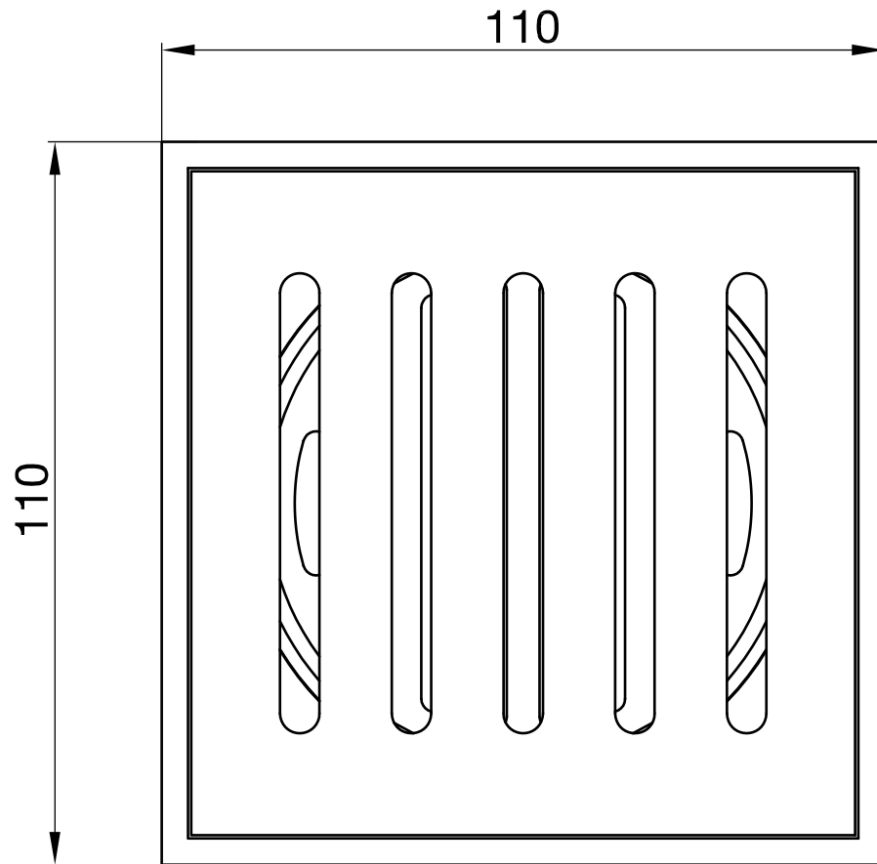

Ezyflow 110mm Vertical Pressed Square Waste DN89

Product Specifications

Code: EZY-11-VL-MB

Finish: Matte Black

Barcode: 9339897018401

Primary Material: 316 Stainless Steel

Technical Features: Included: Outlet Screen
80mm Outlet Size