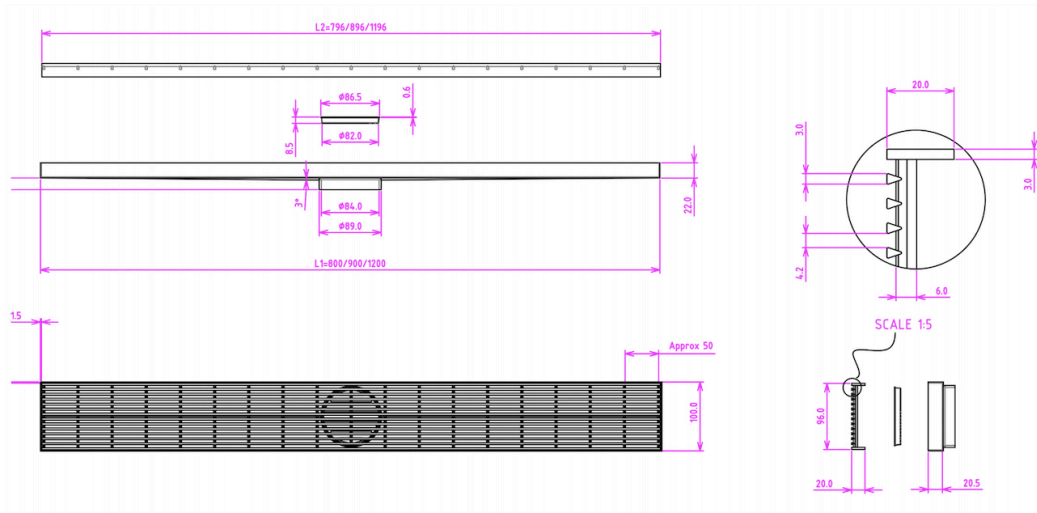

## Product Specifications

Code: EZY-120-HG-BB

Finish: Brushed Brass

Barcode: 9339897007559

Primary Material: 316 Stainless Steel

Technical Features: Included: Outlet Screen  
80mm Outlet Size

EZY-120-HG-BB  
Brushed Brass  
PVD