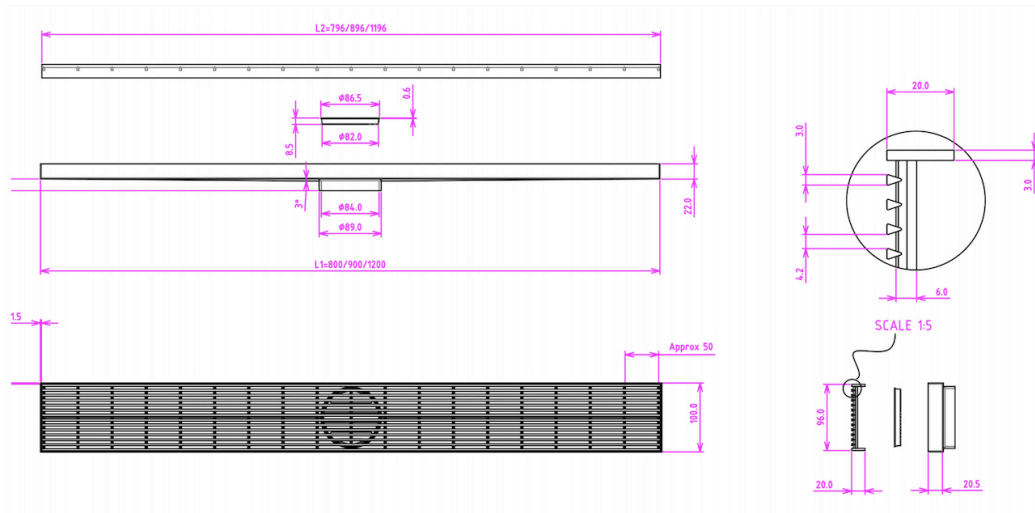

Ezyflow 1200mm Heelguard Linear Waste DN89

Product Specifications

Code: EZY-120-HG-BR

Finish: Brushed Nickel

Barcode: 9339897007511

Primary Material: 316 Stainless Steel

Technical Features: Included: Outlet Screen
80mm Outlet Size