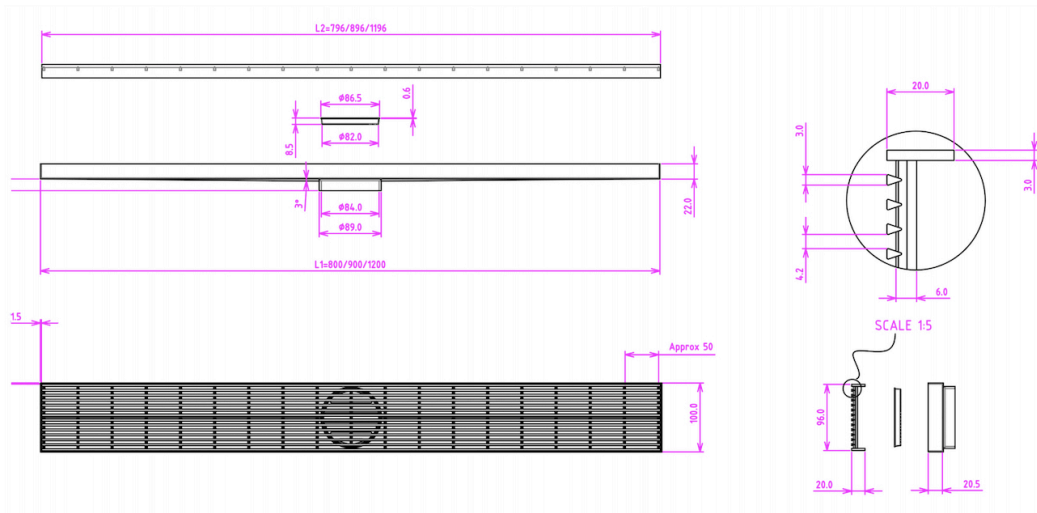

Ezyflow 1200mm Heelguard Linear Waste DN89

Product Specifications

Code: EZY-120-HG-GM

Finish: Gunmetal

Barcode: 9339897007542

Primary Material: 316 Stainless Steel

Technical Features: Included: Outlet Screen
80mm Outlet Size