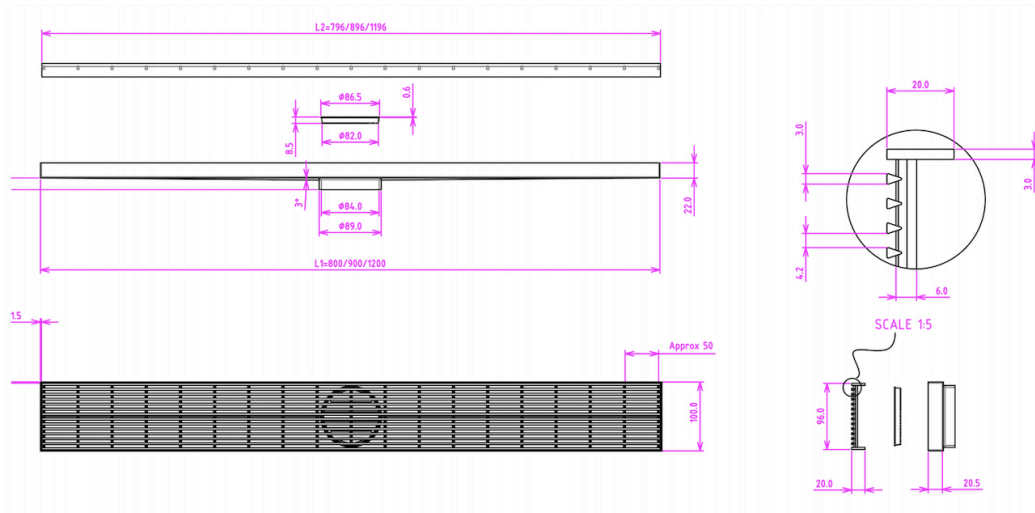

Ezyflow 1200mm Heelguard Linear Waste DN89

Product Specifications

Code: EZY-120-HG-MB

Finish: Matte Black

Barcode: 9339897007528

Primary Material: 316 Stainless Steel

Technical Features: Included: Outlet Screen
80mm Outlet Size