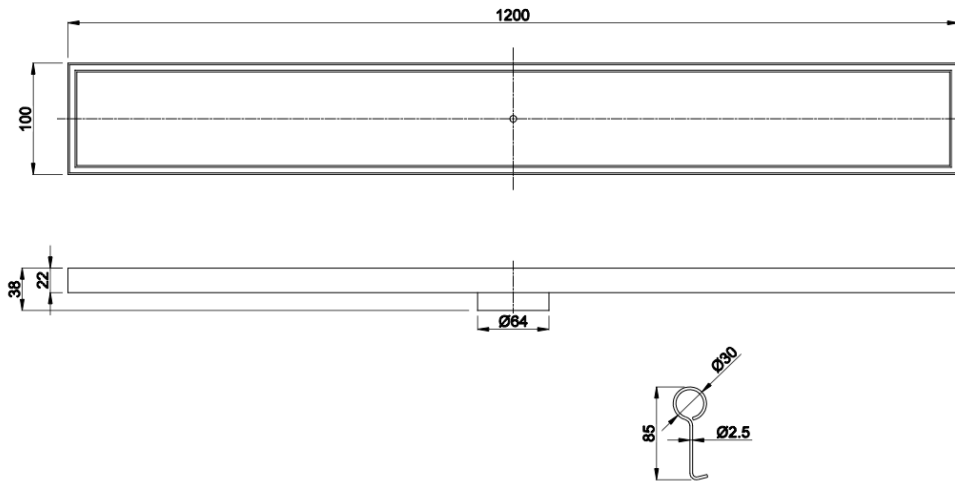

# Ezyflow 1200mm Tile Insert Linear Waste DN64

## Product Specifications

Code: EZY-120-TS-70-BB

Finish: Brushed Brass

Barcode: 9339897027595

Primary Material: 316 Stainless Steel

Technical Features: Included: Outlet Screen  
70mm Outlet Size

EZY-120-TS-70-BB  
Brushed Brass  
PVD