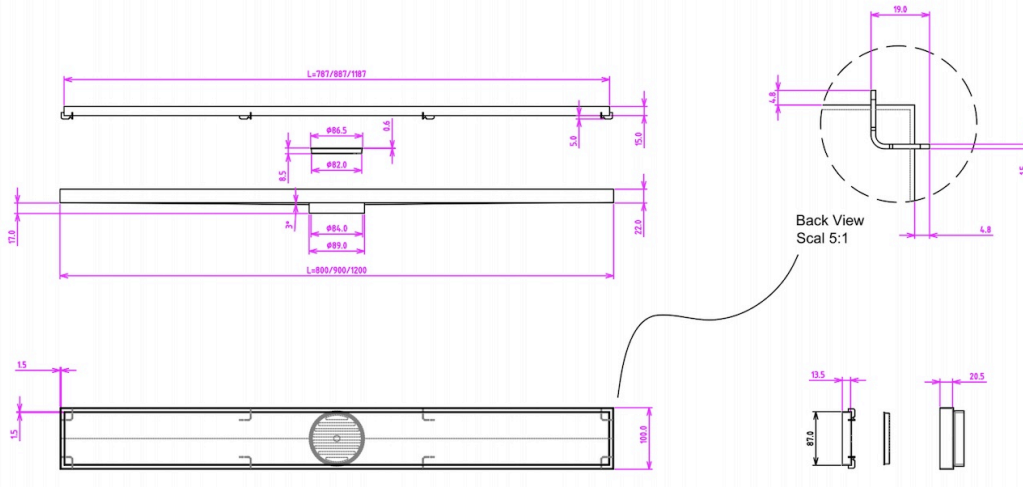

## Product Specifications

**Code:** EZY-120-TS-BB

**Finish:** Brushed Brass

**Barcode:** 9339897007504

**Primary Material:** 316 Stainless Steel

**Technical Features:** Included: Outlet Screen  
80mm Outlet Size