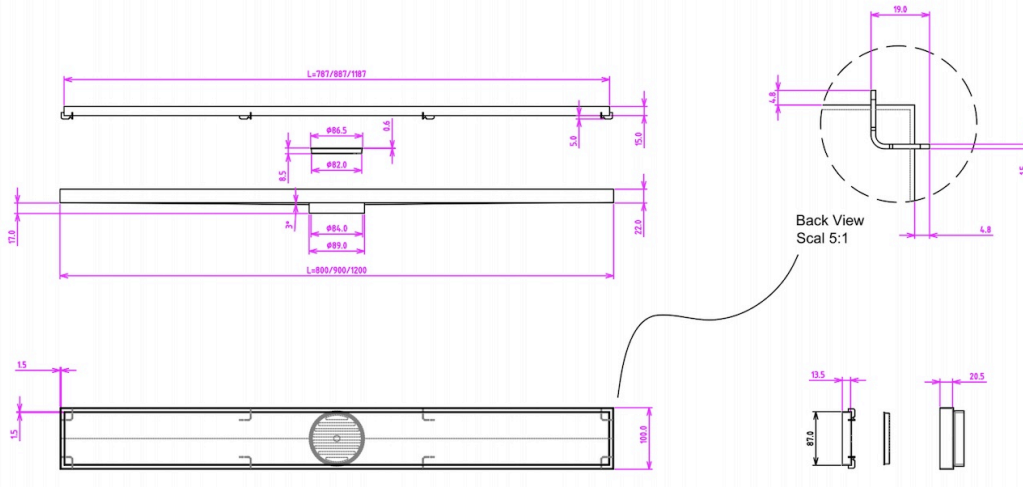

Product Specifications

Code: EZY-120-TS-BR

Finish: Brushed Nickel

Barcode: 9339897007467

Primary Material: 316 Stainless Steel

Technical Features: Included: Outlet Screen
80mm Outlet Size

EZY-120-TS-GM
Gunmetal
PVD