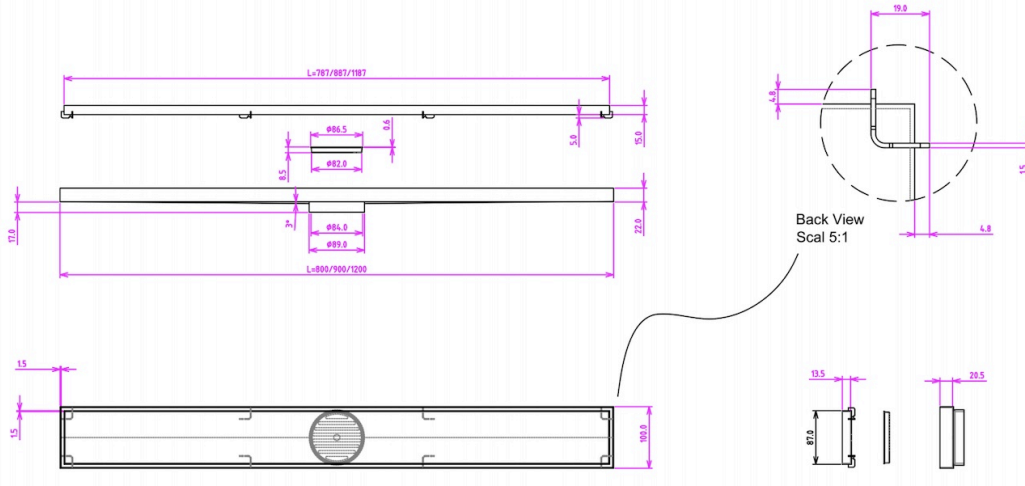

Product Specifications

Code: EZY-120-TS-GM

Finish: Gunmetal

Barcode: 9339897007498

Primary Material: 316 Stainless Steel

Technical Features: Included: Outlet Screen
80mm Outlet Size

EZY-120-TS-GM
Gunmetal
PVD