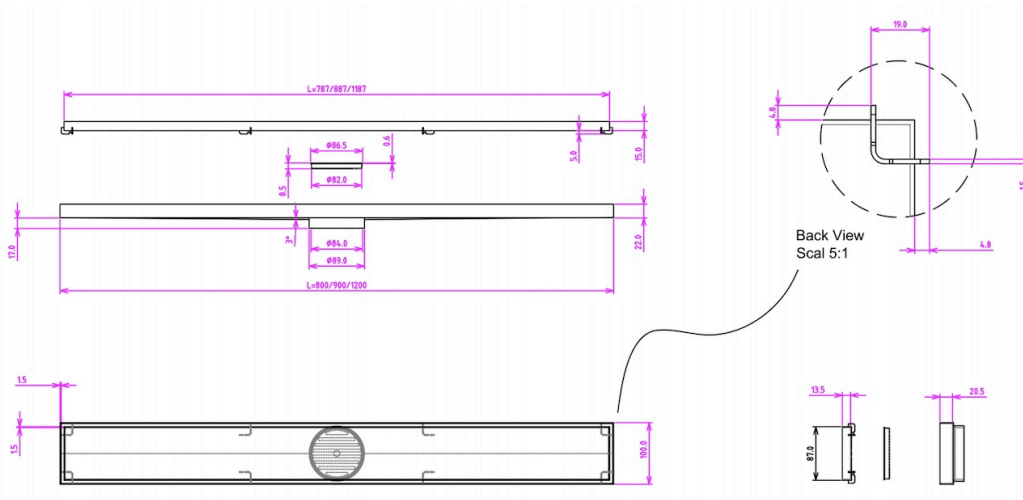

## Product Specifications

Code: EZY-120-TS-MB  
 Finish: Matte Black  
 Barcode: 9339897007474  
 Primary Material: 316 Stainless Steel  
 Technical Features: Included: Outlet Screen  
 80mm Outlet Size