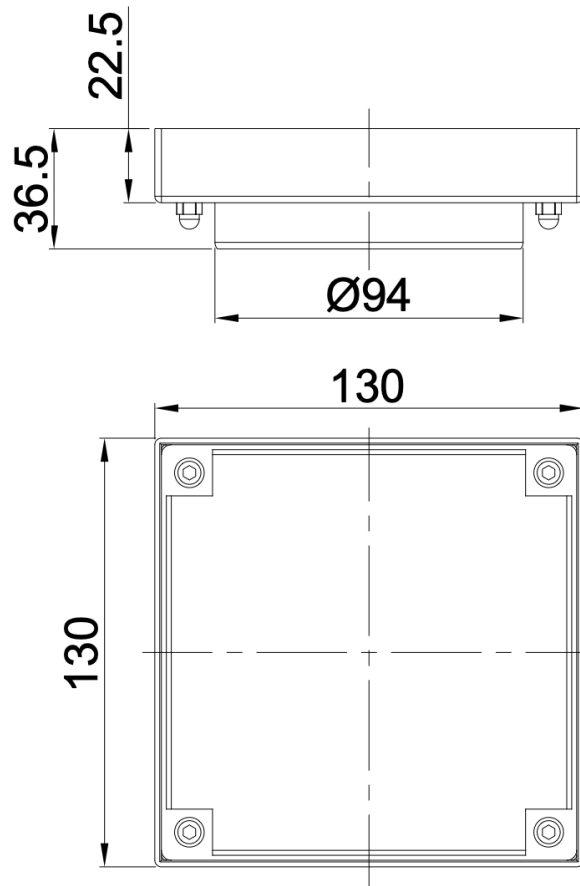

# Ezyflow 130mm Tile Insert Square Clean Out DN94

## Product Specifications

Code: EZY-13-CLN-100-BB

Finish: Brushed Brass

Barcode: 9339897023337

Primary Material: 316 Stainless Steel

Technical Features: Included: Outlet Screen  
100mm Access Point Size

EZY-13-CLN-100-MB  
Matte Black  
Electroplate