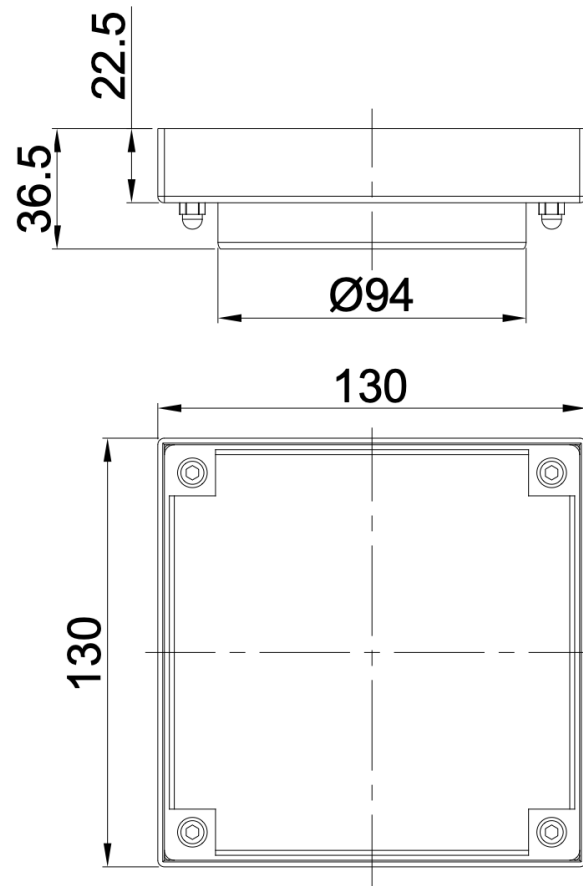

Ezyflow 130mm Tile Insert Square Clean Out DN94

Product Specifications

Code: EZY-13-CLN-100-BR

Finish: Brushed Nickel

Barcode: 9339897023344

Primary Material: 316 Stainless Steel

Technical Features: Included: Outlet Screen
100mm Access Point Size