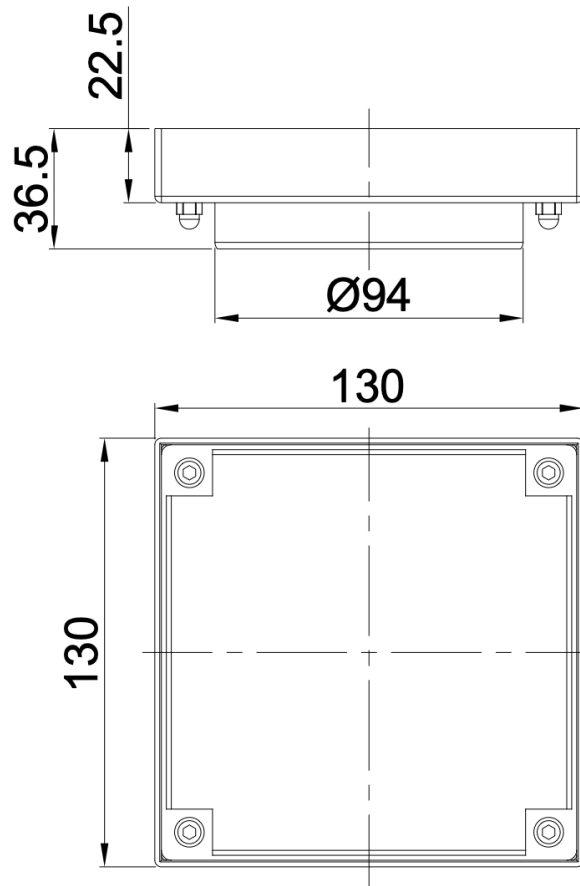

Ezyflow 130mm Tile Insert Square Clean Out DN94

Product Specifications

Code: EZY-13-CLN-100-GM

Finish: Gunmetal

Barcode: 9339897023351

Primary Material: 316 Stainless Steel

Technical Features: Included: Outlet Screen
100mm Access Point Size