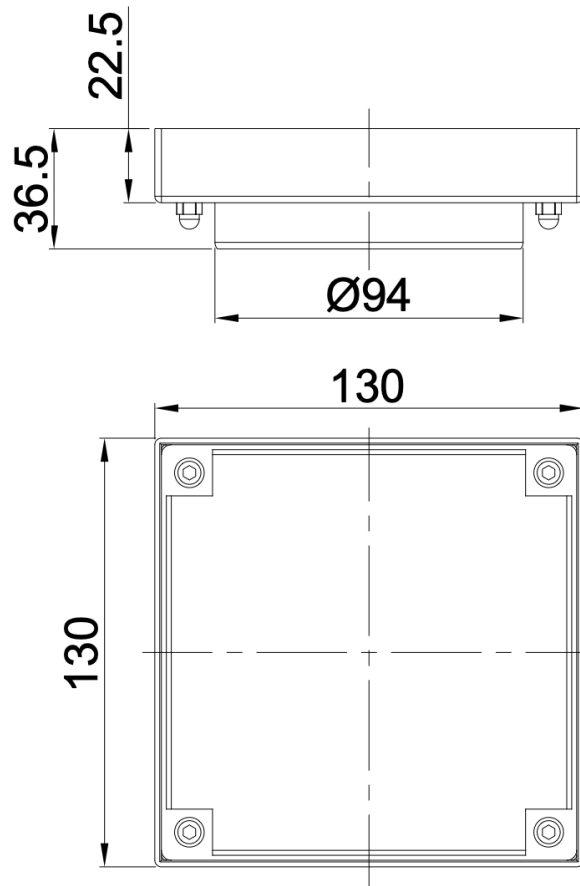

Ezyflow 130mm Tile Insert Square Clean Out DN94

Product Specifications

Code: EZY-13-CLN-100-MB

Finish: Matte Black

Barcode: 9339897023368

Primary Material: 316 Stainless Steel

Technical Features: Included: Outlet Screen
100mm Access Point Size