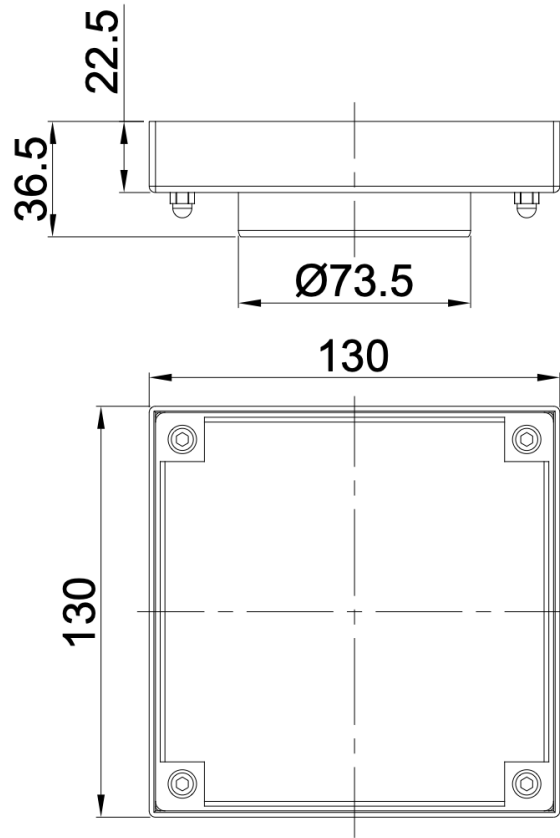

Ezyflow 130mm Tile Insert Square Clean Out DN74

Product Specifications

Code: EZY-13-CLN-80-BB
Finish: Brushed Brass
Barcode: 9339897023375
Primary Material: 316 Stainless Steel
Technical Features: Included: Outlet Screen
80mm Access Point Size