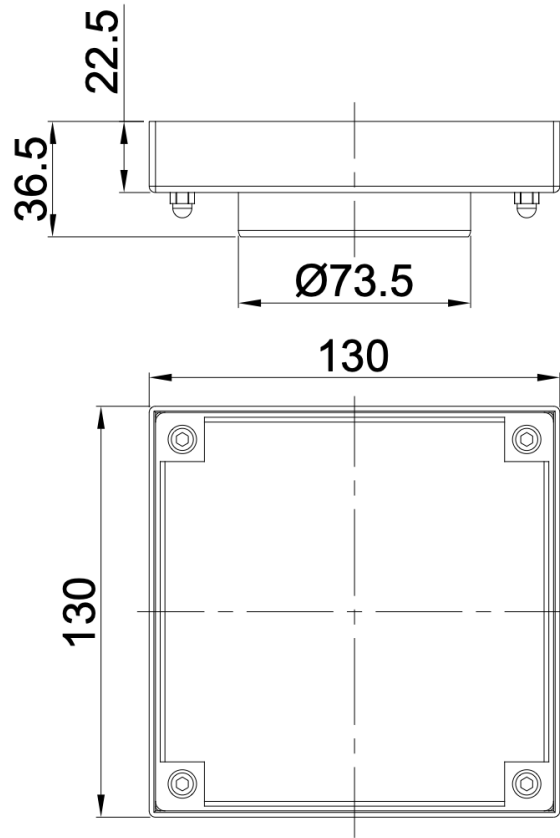

Ezyflow 130mm Tile Insert Square Clean Out DN74

Product Specifications

Code: EZY-13-CLN-80-MB
Finish: Matte Black
Barcode: 9339897023405
Primary Material: 316 Stainless Steel
Technical Features: Included: Outlet Screen
80mm Access Point Size