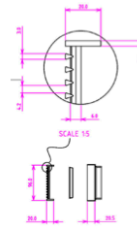

## Product Specifications

Code: EZY-150-HG-BB

Finish: Brushed Brass

Barcode: 9339897024877

Primary Material: 316 Stainless Steel

Technical Features: Included: Outlet Screen  
80mm Outlet Size

EZY-150-HG-BB  
Brushed Brass  
PVD