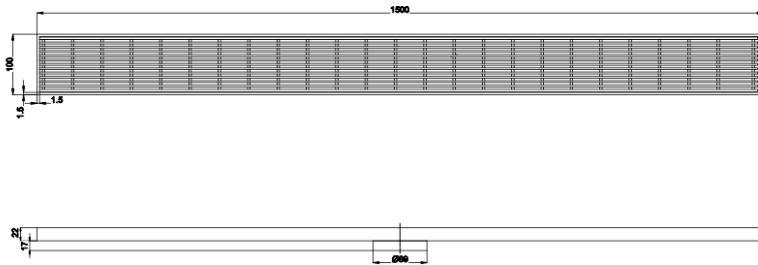

## Product Specifications

Code: EZY-150-HG-BB

Finish: Brushed Brass

Barcode: 9339897024877

Primary Material: 316 Stainless Steel

Technical Features: Included: Outlet Screen  
80mm Outlet Size

EZY-150-HG-BB  
Brushed Brass  
PVD