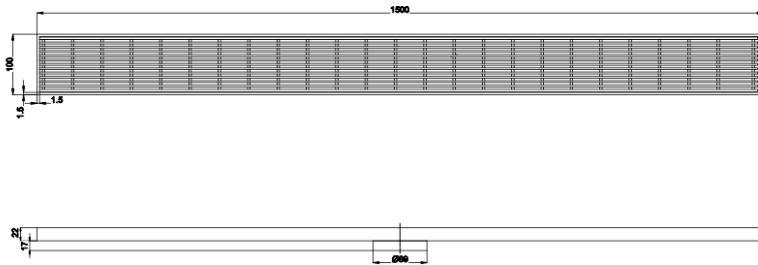

## Product Specifications

Code: EZY-150-HG-BR

Finish: Brushed Nickel

Barcode: 9339897024884

Primary Material: 316 Stainless Steel

Technical Features: Included: Outlet Screen  
80mm Outlet Size

EZY-150-HG-BB  
Brushed Brass  
PVD