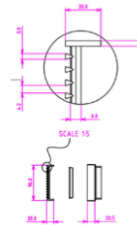

## Product Specifications

Code: EZY-150-HG-BR

Finish: Brushed Nickel

Barcode: 9339897024884

Primary Material: 316 Stainless Steel

Technical Features: Included: Outlet Screen  
80mm Outlet Size

EZY-150-HG-BB  
Brushed Brass  
PVD