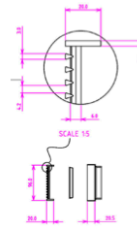

Ezyflow 1500mm Heelguard Linear Waste DN89

Product Specifications

Code: EZY-150-HG-GM

Finish: Gunmetal

Barcode: 9339897024891

Primary Material: 316 Stainless Steel

Technical Features: Included: Outlet Screen
80mm Outlet Size