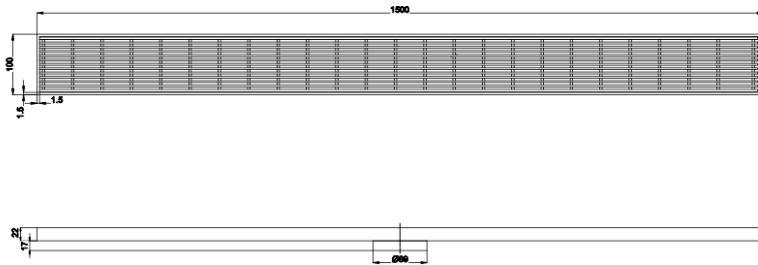

Ezyflow 1500mm Heelguard Linear Waste DN89

Product Specifications

Code: EZY-150-HG-GM

Finish: Gunmetal

Barcode: 9339897024891

Primary Material: 316 Stainless Steel

Technical Features: Included: Outlet Screen
80mm Outlet Size