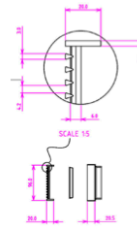

Ezyflow 1500mm Heelguard Linear Waste DN89

Product Specifications

Code: EZY-150-HG-MB

Finish: Matte Black

Barcode: 9339897024907

Primary Material: 316 Stainless Steel

Technical Features: Included: Outlet Screen
80mm Outlet Size