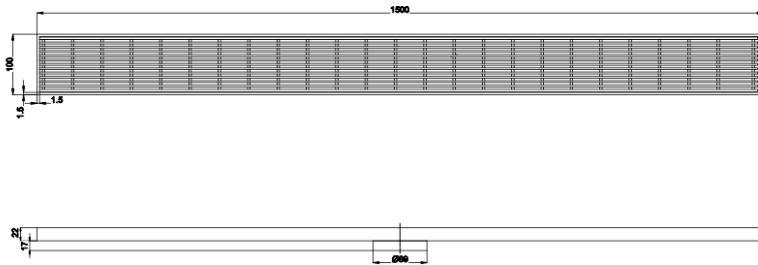

Ezyflow 1500mm Heelguard Linear Waste DN89

Product Specifications

Code: EZY-150-HG-MB

Finish: Matte Black

Barcode: 9339897024907

Primary Material: 316 Stainless Steel

Technical Features: Included: Outlet Screen
80mm Outlet Size