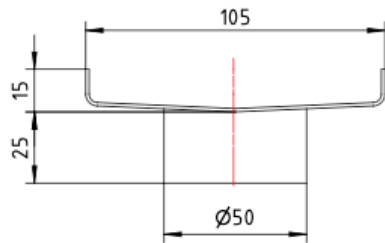

Ezyflow Series 24 50mm Outlet

Product Specifications

Code: EZY-50OUT-BB
Finish: Brushed Brass
Barcode: 9339897018661
Primary Material: 316 Stainless Steel
Technical Features: 50mm Outlet Size

 EZY-50OUT-BB
Brushed Brass
PVD