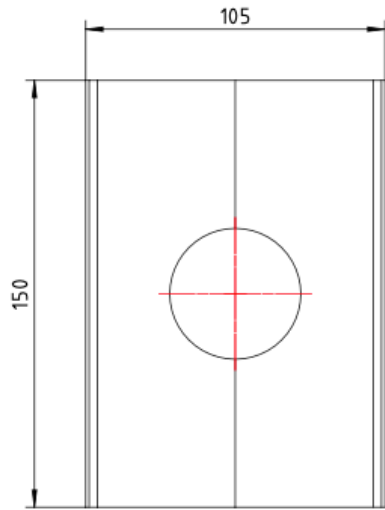

Ezyflow Series 24 50mm Outlet

Product Specifications

Code: EZY-50OUT-BB
Finish: Brushed Brass
Barcode: 9339897018661
Primary Material: 316 Stainless Steel
Technical Features: 50mm Outlet Size

 EZY-50OUT-BB
Brushed Brass
PVD