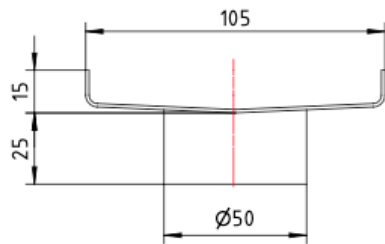

## Product Specifications

**Code:** EZY-50OUT-BR  
**Finish:** Brushed Nickel  
**Barcode:** 9339897018630  
**Primary Material:** 316 Stainless Steel  
**Technical Features:** 50mm Outlet Size

**EZY-50OUT-BB**  
Brushed Brass  
PVD