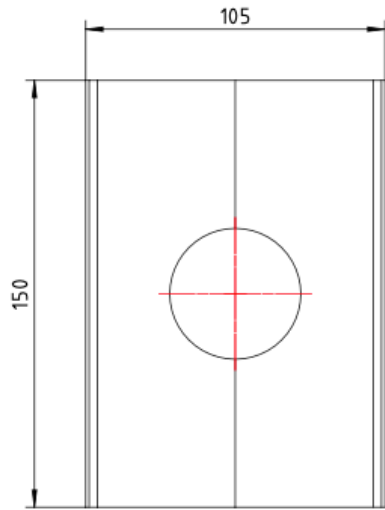

## Product Specifications

**Code:** EZY-50OUT-BR  
**Finish:** Brushed Nickel  
**Barcode:** 9339897018630  
**Primary Material:** 316 Stainless Steel  
**Technical Features:** 50mm Outlet Size

**EZY-50OUT-BB**  
Brushed Brass  
PVD