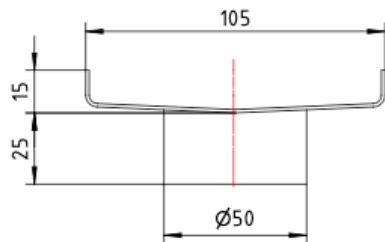

Ezyflow Series 24 50mm Outlet

Product Specifications

Code: EZY-50OUT-GM
Finish: Gunmetal
Barcode: 9339897018654
Primary Material: 316 Stainless Steel
Technical Features: 50mm Outlet Size

 **EZY-50OUT-BB**
Brushed Brass
PVD