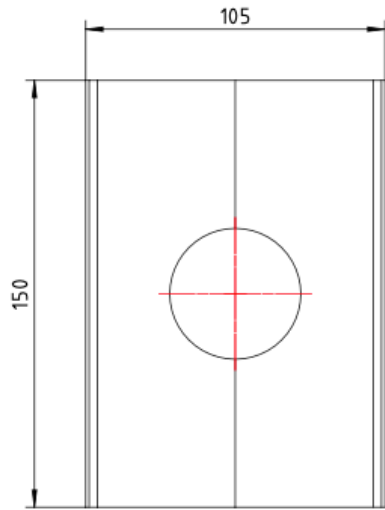

Ezyflow Series 24 50mm Outlet

Product Specifications

Code: EZY-50OUT-GM
Finish: Gunmetal
Barcode: 9339897018654
Primary Material: 316 Stainless Steel
Technical Features: 50mm Outlet Size

 **EZY-50OUT-BB**
Brushed Brass
PVD